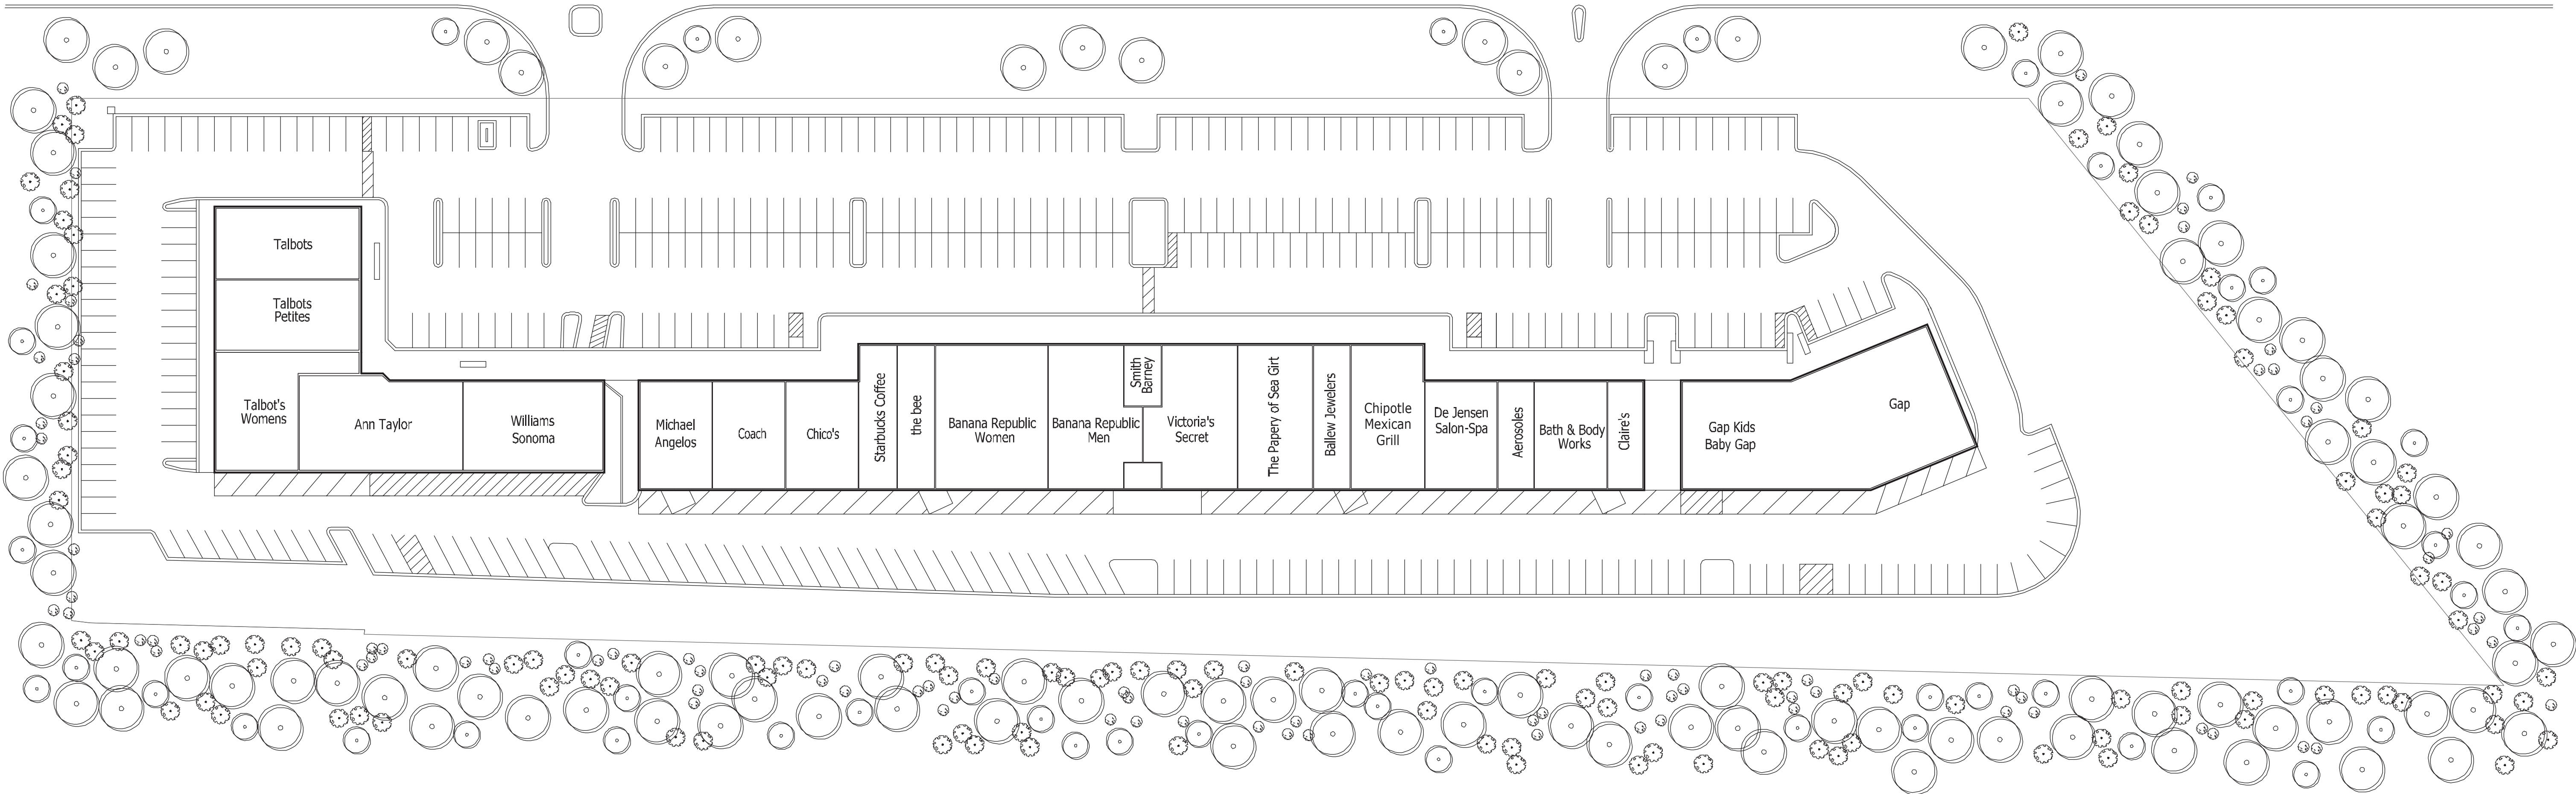

BROOK 35 AND WEST

SEA GIRT, NEW JERSEY

NEW JERSEY STATE HIGHWAY ROUTE NO. 35

METROVATION