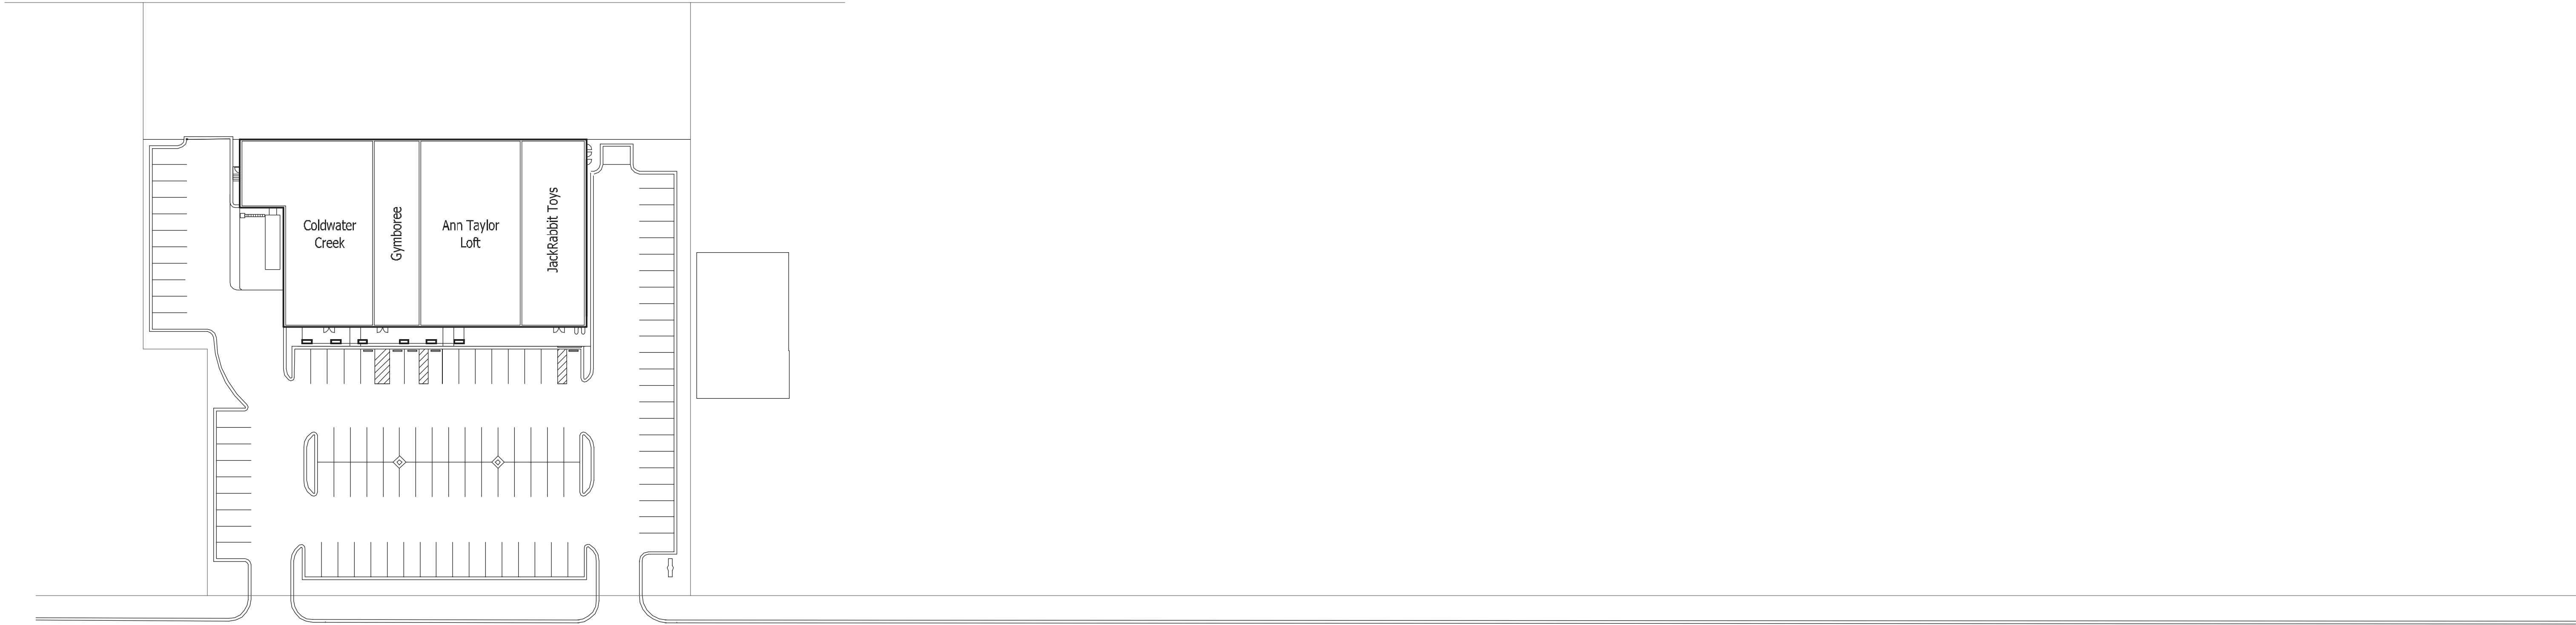

BROOK 35 AND WEST

SEA GIRT, NEW JERSEY

NEW JERSEY STATE HIGHWAY ROUTE NO. 35

METROVATION