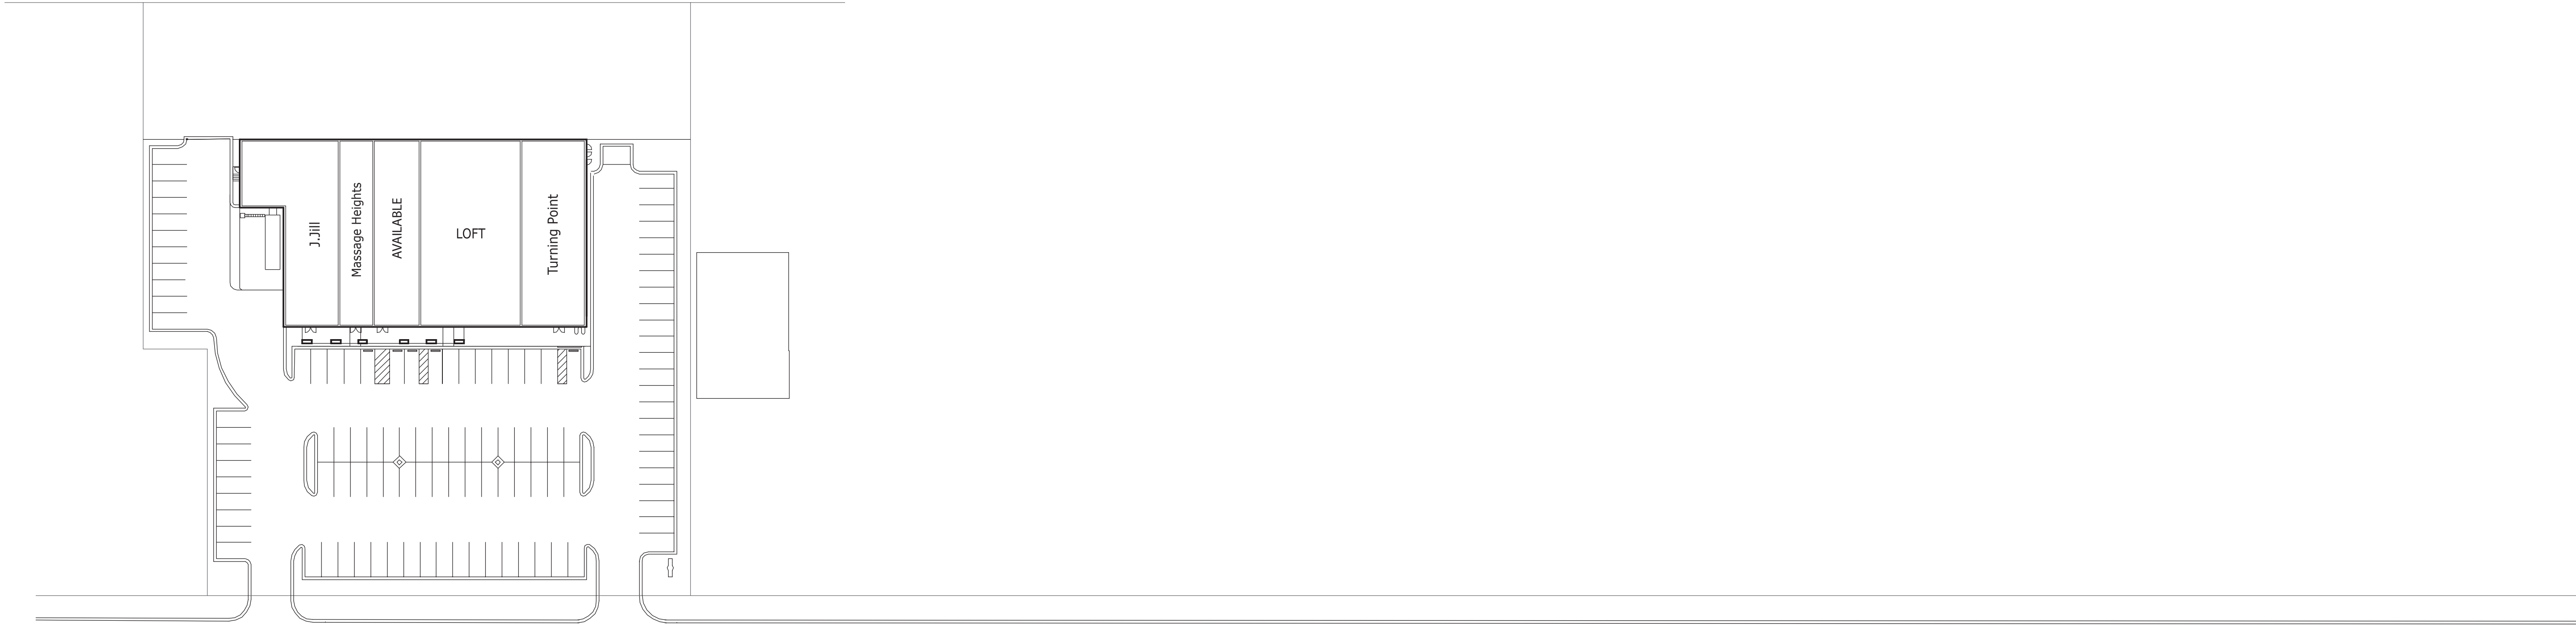

BROOK 35 AND WEST

SEA GIRT, NEW JERSEY

NEW JERSEY STATE HIGHWAY ROUTE NO. 35